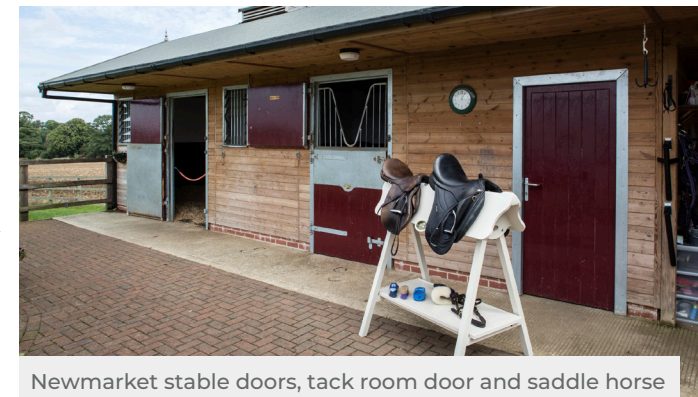

Glazed rear top door

Hopper window

Newmarket stable doors, tack room door and saddle horse

To find out more about Scotts stable doors, windows and accessories, including technical details, please visit: www.scottsofthrapston.co.uk/equestrian-building-accessories

Call Scotts today on 01832 732366

equestrian@scottsofthrapston.co.uk